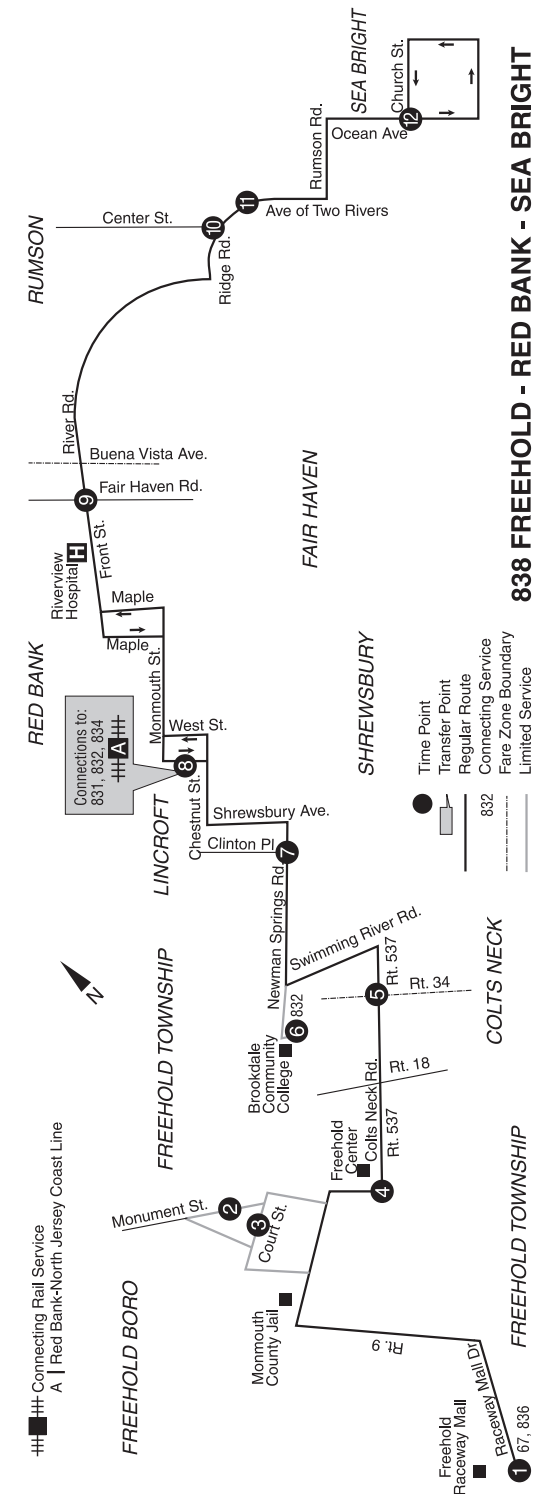

Cash Fares

Zone	1	2	Transfer
Adult	$1.60	$2.55	$0.75
Children (5-11) & Sr. Citizens (62 & Older)	$0.75	$1.10	$0.35

Transfers must be purchased when boarding bus. For additional information about the NJTRANSIT bus fares and ticket options, please consult the NJTRANSIT Bus Rider Guide or our website, www.njtransit.com

To Sea Bright

Saturdays

LINCROFT Brookdale College (Parking Lot #3)	RED BANK Newman Springs Rd. at Clinton Pl.	RED BANK Red Bank Rail Station	FAIR HAVEN River Rd. at Fair Haven Rd.	RUMSON Ridge Rd. at the Avenue of Two Rivers	SEA BRIGHT Ocean Ave. at Church St.
MAP REFERENCE					
6	7	8	9	11	12
-	645	651	700	706	711
800	811	817	826	832	837
925	936	942	951	957	1002
1050	1101	1107	1116	1122	1127
1215	1226	1232	1241	1247	1252
140	151	157	206	212	217
305	316	322	331	337	342
430	441	447	456	502	507
555	606	612	621	627	632

A.M. - Light face type
P.M. - Bold face type

Holidays

FREEHOLD TWP Freehold Raceway Mall	FREEHOLD BORO Freehold Center	COLTS NECK RT-537 at Rt. 34	RED BANK Newman Springs Rd. at Clinton Pl.	RED BANK Red Bank Rail Station
MAP REFERENCE				
1	4	5	6	8
929	939	954	1011	1017
1029	1039	1054	1111	1117
1129	1139	1154	1211	1217
1229	1239	1254	111	117
129	139	154	211	217
229	239	254	311	317
329	339	354	411	417
429	439	454	511	517
529	539	554	611	617
629	639	654	711	717

838 FREEHOLD - RED BANK - SEA BRIGHT

**DOWNLOAD THE FREE
NJ TRANSIT Mobile App™**

#NJTAPP njtransit.com/app