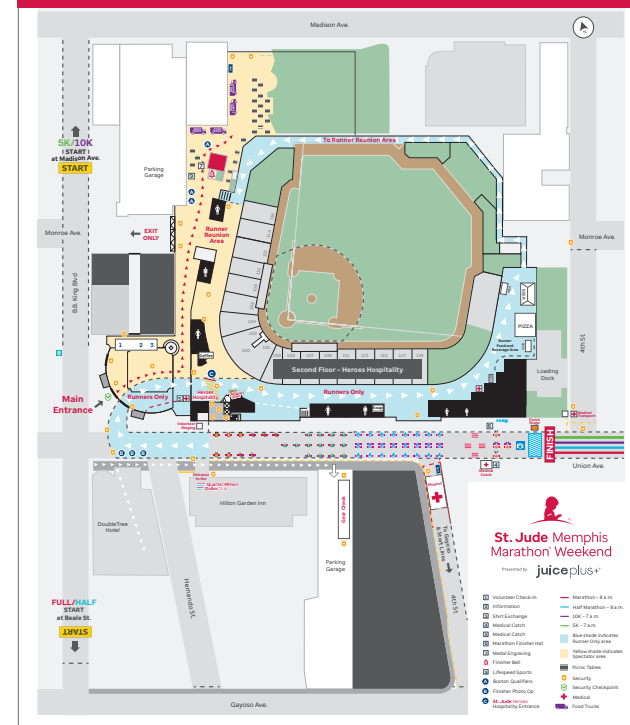

WAZE

Please download and use the Waze app on race day for real-time road closures and openings.

INFORMATION BOOTH

The Information Booth is located in the AutoZone Park Plaza next to the Volunteer Check-In tent. Staff and volunteers are available to answer your questions, and event guides are available for pick-up.

BEST PLACES TO SPECTATE

START LINES (7:00 a.m. – 8:00 a.m.)

- **5K/10K:** B.B. King Blvd. & Madison Ave.
- **Half Marathon/Marathon:** B.B. King Blvd. & Beale St.

TRINITY LUTHERAN CHURCH CHEER STATION (6:30 a.m. – 9:30 a.m.)

HEIN PARK CHEER STATION (9:00 a.m. – 1:00 p.m.)

- **Marathon Course Location:** 572 Center Dr.
- **Parking:** Park across East Parkway and walk to the cheer station.

Lively neighborhood party with food and beverages, a DJ and St. Jude cheer items.

FINAL STRETCH (7:00 a.m. – 4:00 p.m.)

- **Location:** Union Ave. to Danny Thomas Blvd.

Walk from your downtown parking location.

Help cheer on all runners as they approach the finish line.

2024 FINISH FESTIVAL MAP