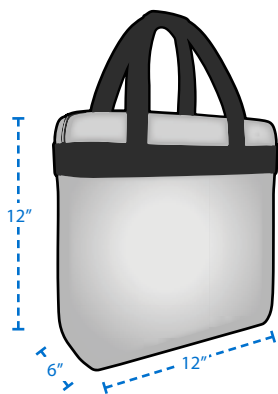

CLEAR BAG POLICY

APPROVED BAGS

- Bags that are clear plastic, vinyl or PVC and do not exceed 12"W x 12"H x 6"D.
- One-gallon clear plastic freezer bag (Ziploc bag or similar).
- Small clutch bag approximately the size of a hand, with or without a handle or strap. This can be carried separately or within a plastic bag.
- Diaper bags - infant for which bag is being carried must be present.
- Seat cushions (soft flexible, without frames or pockets).

All other bags are prohibited when entering the Rose Bowl.

APPROVED BAG EXAMPLES

CLEAR TOTE

Clear Plastic Vinyl or PVC
Does not exceed 12" x 6" x 12"

PLASTIC STORAGE BAG

1 Gallon
Re-Usable, Clear

SMALL CLUTCH BAG

Approximately the size of a hand, with or without a strap.
No larger than 4.5" x 6.5"

PROHIBITED BAG EXAMPLES

Backpack

Binoculars Case

Camera Case

Fanny Pack

Large Printed Bags

Mesh Bag