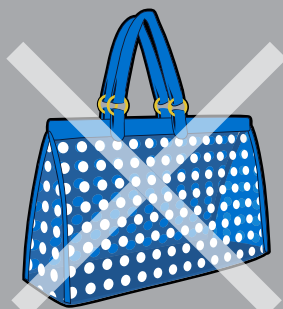

CLEAR BAG POLICY

APPROVED BAGS

- Bags that are clear plastic, vinyl or PVC and do not exceed 12"W x 12"H x 6"D.
- One-gallon clear plastic freezer bag (Ziploc bag or similar).
- Small clutch bag approximately the size of a hand, with or without a handle or strap. This can be carried separately or within a plastic bag.
- Diaper bags - infant for which bag is being carried must be present.
- Seat cushions (soft flexible, without frames or pockets).

All other bags are prohibited when entering the Rose Bowl.

APPROVED BAG EXAMPLES

CLEAR TOTE

Clear Plastic Vinyl or PVC
Does not exceed 12" x 6" x 12"

PLASTIC STORAGE BAG

1 Gallon
Re-Usable, Clear

SMALL CLUTCH BAG

Approximately the size of a hand, with or without a strap.
No larger than 4.5" x 6.5"

PROHIBITED BAG EXAMPLES

Backpack

Binoculars Case

Camera Case

Fanny Pack

Large Printed Bags

Mesh Bag

Purse

Tinted Plastic Bags