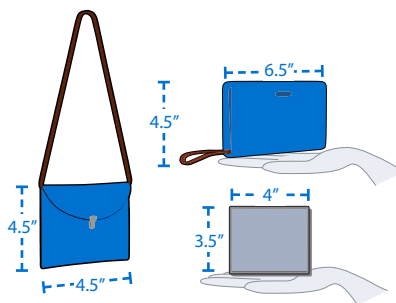

CLEAR BAG POLICY

APPROVED BAGS

- Bags that are clear plastic, vinyl or PVC and do not exceed 12"W x 12"H x 6"D.
- One-gallon clear plastic freezer bag (Ziploc bag or similar).
- Small clutch bag approximately the size of a hand, with or without a handle or strap. This can be carried separately or within a plastic bag.
- Diaper bags - infant for which bag is being carried must be present.
- Seat cushions (soft flexible, without frames or pockets).

All other bags are prohibited when entering the Rose Bowl.

APPROVED BAG EXAMPLES

CLEAR TOTE

Clear Plastic Vinyl or PVC
Does not exceed 12" x 6" x 12"

PLASTIC STORAGE BAG

1 Gallon
Re-Usable, Clear

SMALL CLUTCH BAG

Approximately the size of a hand, with or without a strap.
No larger than 4.5" x 6.5"

PROHIBITED BAG EXAMPLES

Backpack

Binoculars Case

Camera Case

Fanny Pack

Large Printed Bags

Mesh Bag